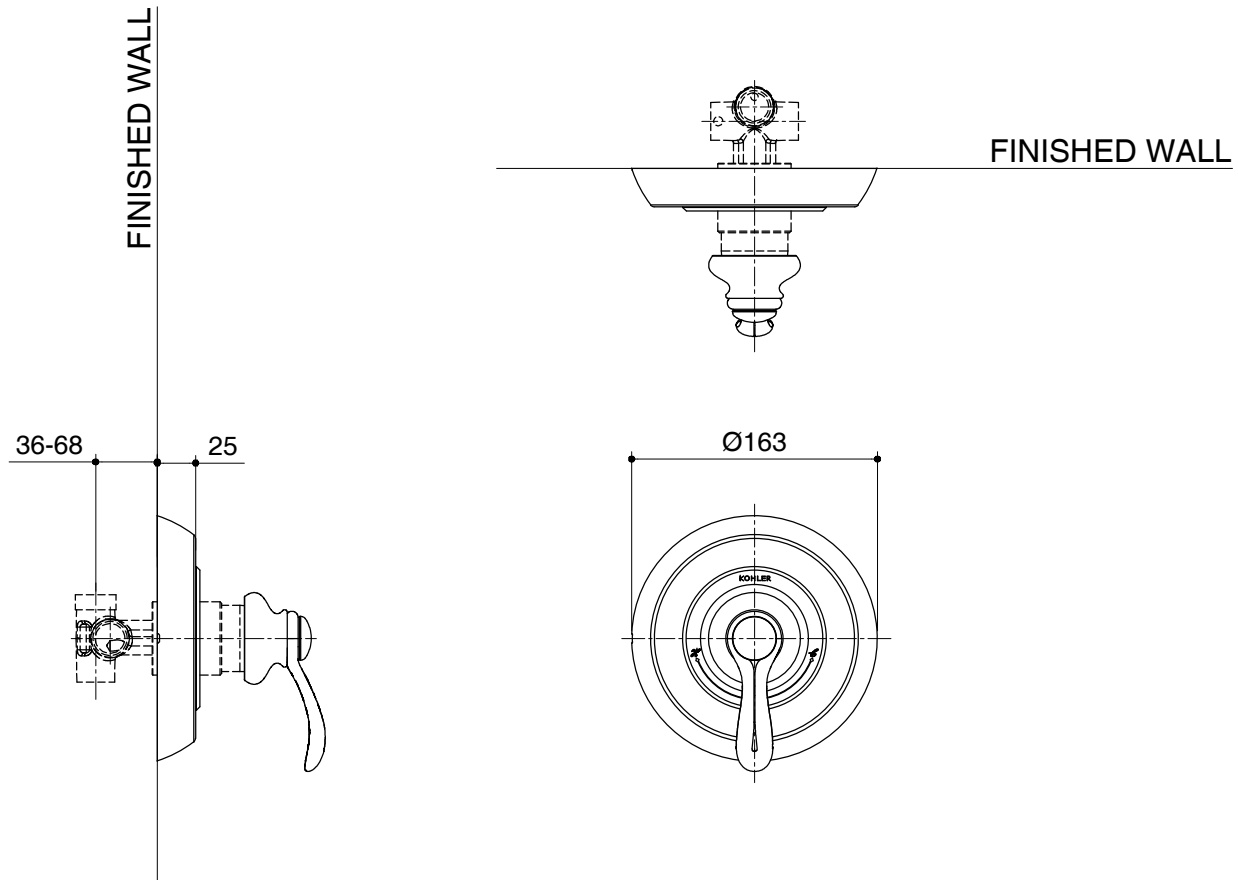

Dimensions are approximate.

Unit: mm

SKU	K-11698T-B4
Name	FAIRFAX
Description	RECESSED SHOWER TRIM

*The recommended dimension for installation can be adjusted according to user preferences and layout.

KOHLER